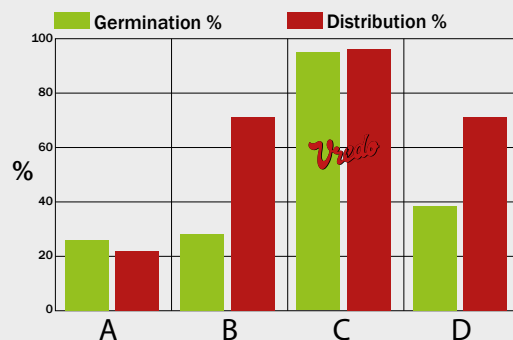

# DZ Agri Air

The Vredo Agri Series is world renowned for quality, performance and innovation in the global agricultural sector. These machines are a must for anyone looking for a professional approach to rejuvenating grassland. After harsh winters, the first silage cut or in autumn, you can still maximise yields per hectare – both grass and milk - by renovating and directly overseeding grassland with the Vredo Agri overseeder. This guarantees a new and healthy sward.

seed and soil. Water and nutrients have thereby easy access to the seed, this encourages strong root formation and fast germination.

German research confirms that the Vredo system generates a germination rate of 96%! This very high score is only possible every single time because the seeding depth is precisely adjustable from 0-25 mm.